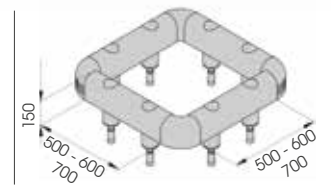

COLUMN PROTECTION 150

DIFFERENT SIZES ON REQUEST

M20
STAINLESS STEEL

COPRO 150 500x500
600x600
700x700

Packing Colour **unpacked on pallet**
M

Equipped with accessories