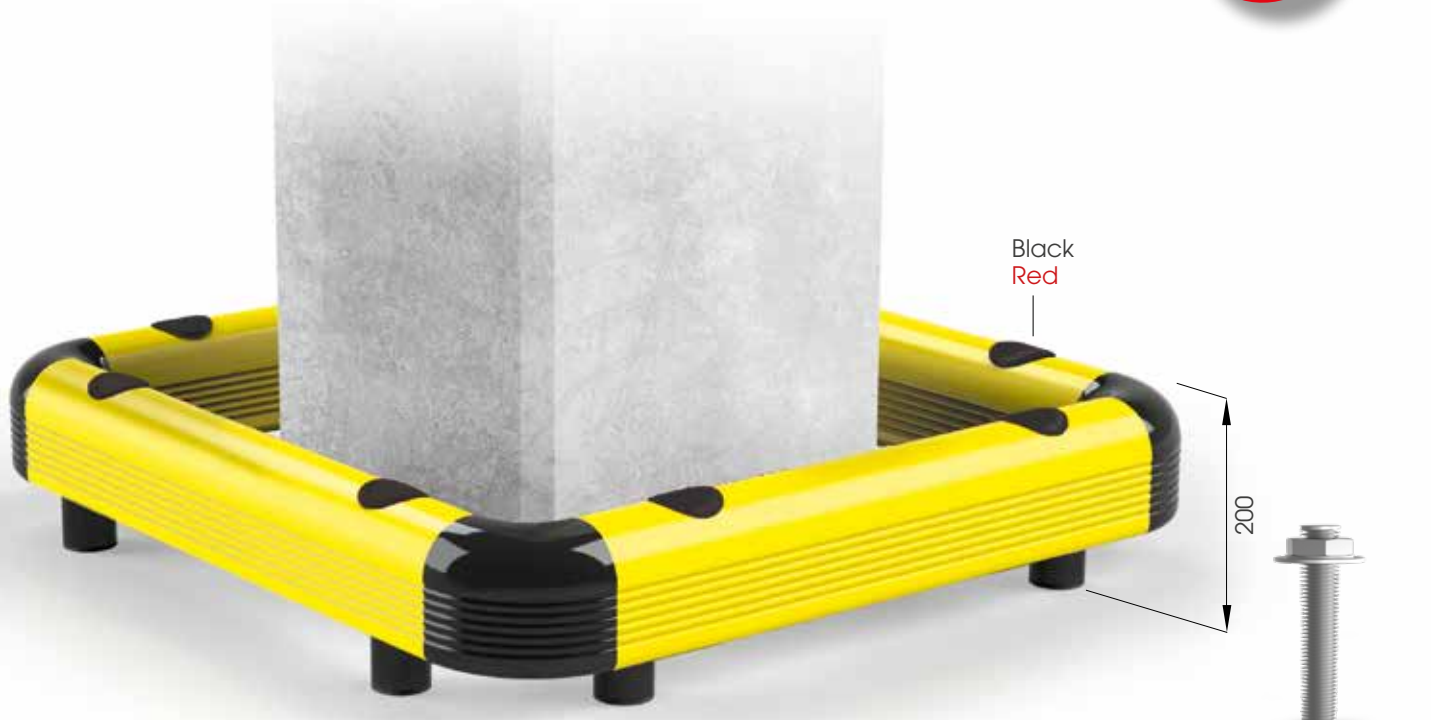

COLUMN PROTECTION 150

DIFFERENT SIZES ON REQUEST

M20
STAINLESS STEEL

COPRO 150 500x500
600x600
700x700

Packing Colour **unpacked on pallet**
M

Equipped with accessories