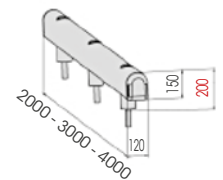

GUARD RAIL 150

**M20
STAINLESS STEEL**

GR 150 500
750
1000
1500

Length 500 / 750 / 1000 / 1500 mm
Packing unpacked on pallet
Colour B M

Equipped with accessories

GR 150 2000
3000
4000

Length 2.000 / 3.000 / 4.000 mm
Packing unpacked on pallet
Colour B M