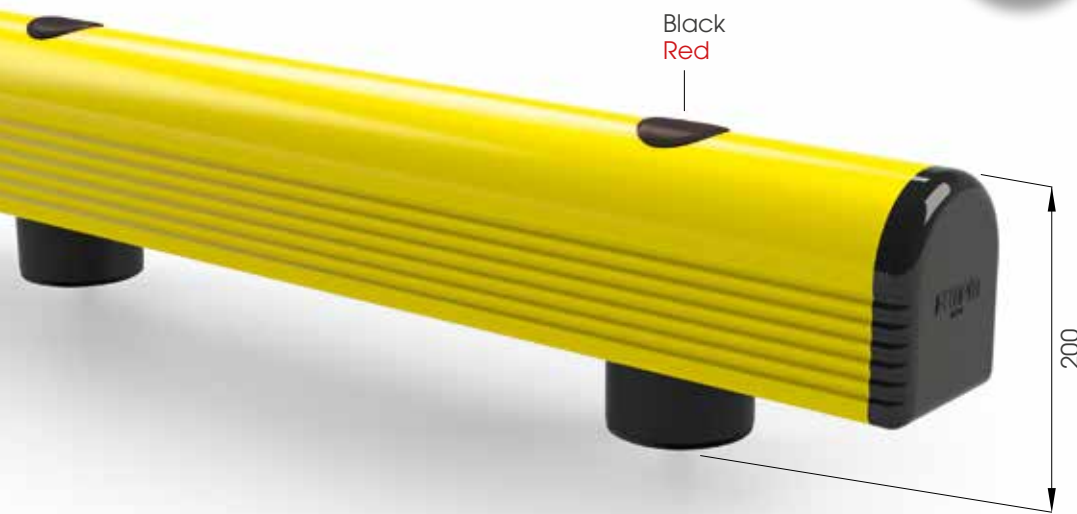

GUARD RAIL 150

**M20
STAINLESS STEEL**

GR 150 500
750
1000
1500

Length 500 / 750 / 1000 / 1500 mm
Packing unpacked on pallet
Colour B M

Equipped with accessories

GR 150 2000
3000
4000

Length 2.000 / 3.000 / 4.000 mm
Packing unpacked on pallet
Colour B M

Equipped with accessories