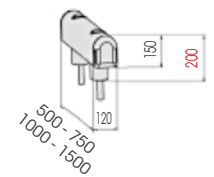

GUARD RAIL 150

**M20
STAINLESS STEEL**

GR 150 500
750
1000
1500

Length 500 / 750 / 1000 / 1500 mm
Packing unpacked on pallet
Colour B M

Equipped with accessories

GR 150 2000
3000
4000

Length 2.000 / 3.000 / 4.000 mm
Packing unpacked on pallet
Colour B M