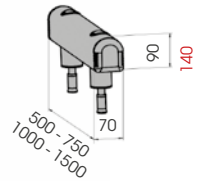

## GUARD RAIL 90

**QUICK  
INSTALLATION  
WITH  
EXPANSION  
SCREW**

**M16  
GALVANISED STEEL**

**ALTERNATIVE FIXING**  
HIGH RESISTANCE WITH RESIN

**M16  
STAINLESS STEEL**

**GR 90** 500  
750  
1000  
1500

Length 500 mm  
Packing 4 pz / box

Length 750 / 1000 / 1500 mm  
Packing 2 pz / box

Colour  B  M

Equipped with accessories

**GR 90** 2000  
3000  
4000

Length 2.000 / 3.000 / 4.000 mm  
Packing 2 pz / box  
Colour  B  M