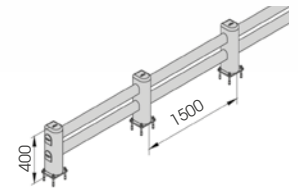

Rack end Barriers

SM

DIFFERENT SIZES ON REQUEST

FAST AND EASY TO INSTALL

SM 1500x400 MODULAR

Packing Colour **unpacked on pallet**
 B M

Equipped with accessories

SM 1100x400

Length Packing Colour **unpacked on pallet**
 B M

Equipped with accessories