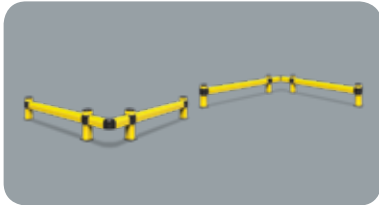

LINK SINGLE

DIFFERENT SIZES ON REQUEST

M12 GALVANISED STEEL

LINK SINGLE

Packing Colour **unpacked on pallet**
M

Equipped with accessories

LINK SINGLE CORNER

Packing Colour **unpacked on pallet**
M