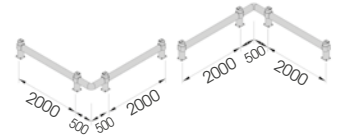

LINK SINGLE

DIFFERENT SIZES ON REQUEST

M12 GALVANISED STEEL

LINK SINGLE

Packing Colour **unpacked on pallet**
M

Equipped with accessories

LINK SINGLE CORNER

Packing Colour **unpacked on pallet**
M