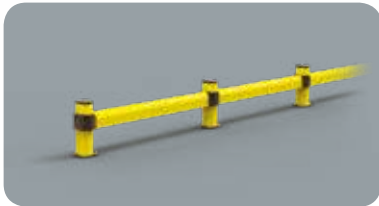

LINK SINGLE

DIFFERENT SIZES ON REQUEST

M12 GALVANISED STEEL

LINK SINGLE

Packing Colour **unpacked on pallet**
M

Equipped with accessories

LINK SINGLE CORNER

Packing Colour **unpacked on pallet**
M