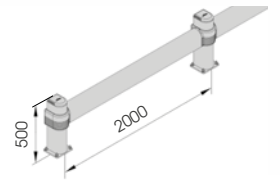

LINK SINGLE

DIFFERENT SIZES ON REQUEST

M12 GALVANISED STEEL

LINK SINGLE

Packing Colour **unpacked on pallet**
M

Equipped with accessories

LINK SINGLE CORNER

Packing Colour **unpacked on pallet**
M