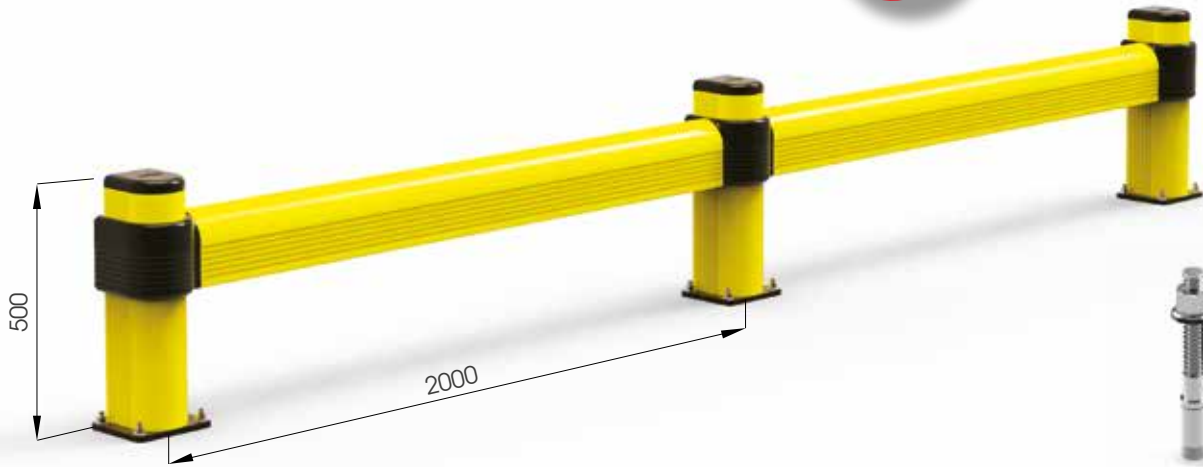

LINK SINGLE

DIFFERENT SIZES ON REQUEST

M12 GALVANISED STEEL

LINK SINGLE

Packing Colour **unpacked on pallet**
M

Equipped with accessories

LINK SINGLE CORNER

Packing Colour **unpacked on pallet**
M

Equipped with accessories