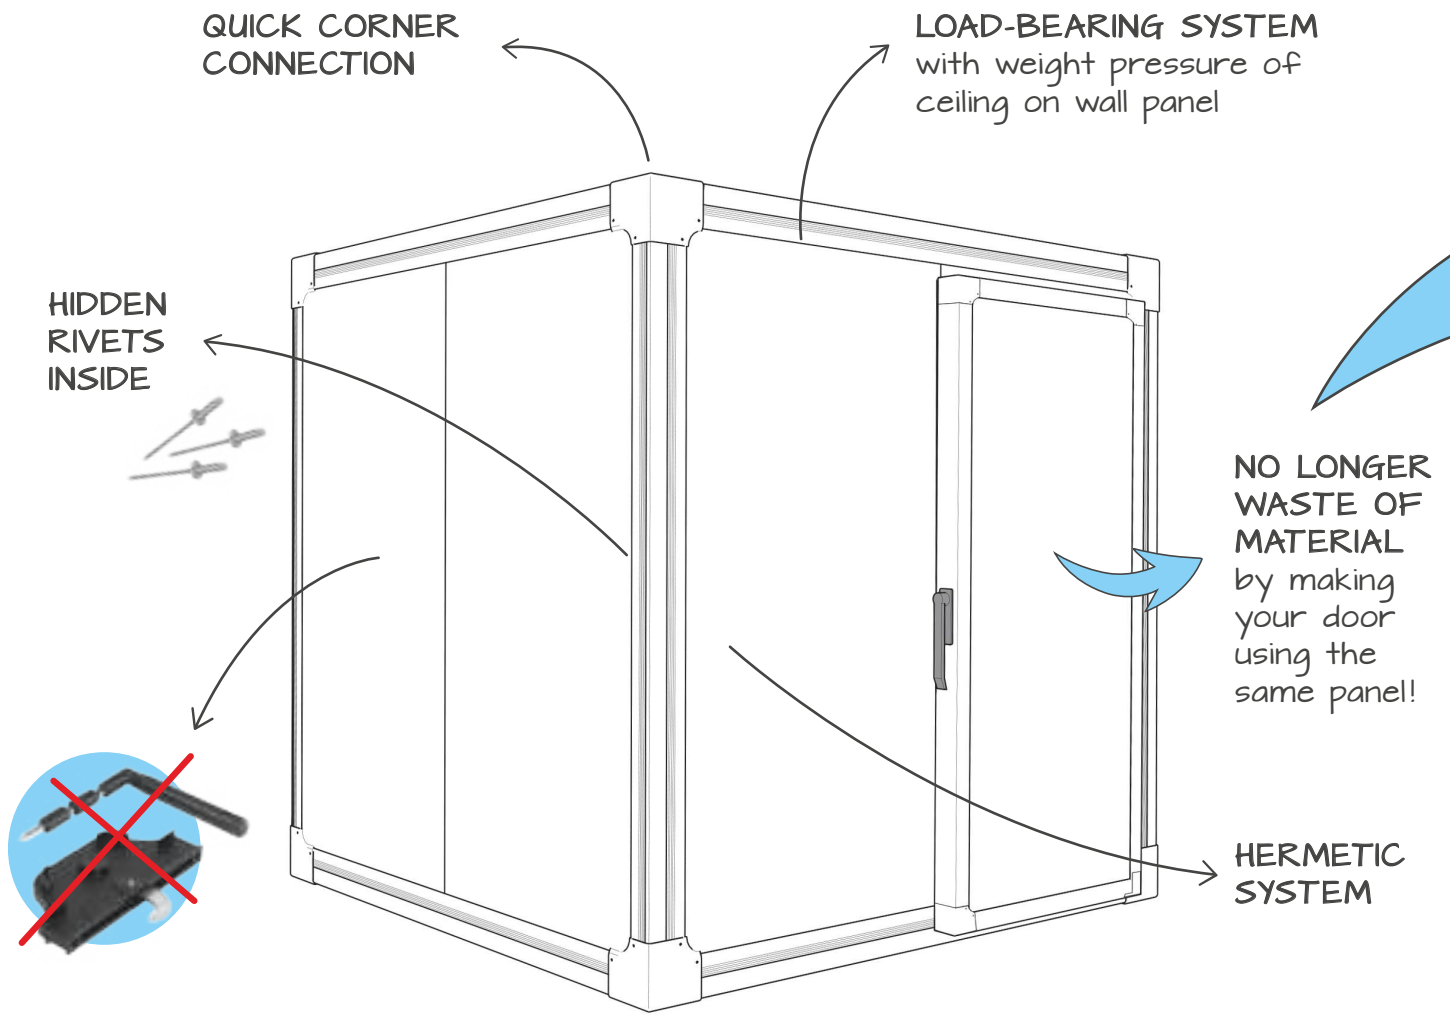

## FIXER SYSTEM

New and useful system for quick assembly of cold rooms or other buildings using continuous panels.

Innovativo sistema rapido e funzionale per il montaggio di celle frigo o altre strutture a partire da pannelli in continuo.

Système nouveau, rapide et fonctionnel pour l'assemblage de chambres froides ou autres structures à partir de panneaux en continu.

**QUICK  
AND EASY  
FIXING BY  
RIVETS**

**FIXER 80**

Length **5.800 mm**  
On request  
Packing **2 pz / box**  
Colour **K**

# NEW SYSTEM = MORE BENEFITS !

ADL  
CORNER

USE  
ADLC  
AS DOOR  
FRAME

USE  
ADL  
AS DOOR  
PROFILE

**A REAL REVOLUTION**  
You can now use  
CONTINUOUS PANELS