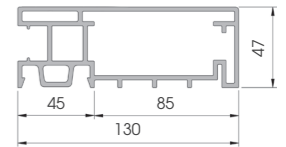

DFS H 130

Length **5.800 mm**
Packing **2 pz / bag**
Colour **E**

DFSA 130

To install with **DFS 130 and DFS H 130**

Packing **12 pz / bag**
Colour **E K**

DFC 130

Length **5.800 mm**
Packing **2 pz / bag**
Colour **E**

DF 130

Length **5.800 mm**
Packing **2 pz / bag**
Colour **E**

**ADLC 60
ADLC 80
ADLC 100**

Length **5.800 mm**
Packing **2 pz / bag**
Colour **E K**

**ADL H 60
ADL H 80
ADL H 100**

Length **5.800 mm**
Packing **2 pz / bag**
Colour **E K**

AHC

To install with **ADL H 60/80/100**

Material **aluminium**
Length **5.800 mm**
Packing **25 pz / bag**

DFL 110x80

Length **5.800 mm**
Packing **2 pz / bag**
Colour **E**

Door Frame

DFL 130x60

Length **5.800 mm**
Packing **2 pz / bag**
Colour **E**