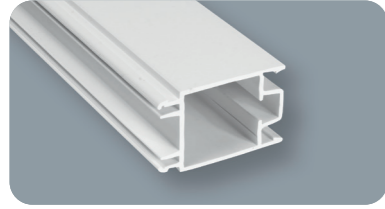

DFM 50

Length **5.800 mm**
Packing **2 pz / bag**
Colour **E**