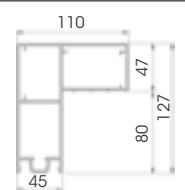

## AHC

To install with ADL H 60/80/100

Material **aluminium**  
 Length **5.800 mm**  
 Packing **25 pz / bag**

## DFL 110x80

Length **5.800 mm**  
 Packing **2 pz / bag**  
 Colour **E**