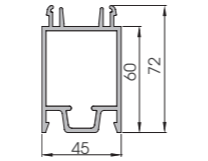

DF 130

Length **5.800 mm**
Packing **2 pz / bag**
Colour **E**

**ADLC 60
ADLC 80
ADLC 100**

Length **5.800 mm**
Packing **2 pz / bag**
Colour **E K**

**ADL H 60
ADL H 80
ADL H 100**

Length **5.800 mm**
Packing **2 pz / bag**
Colour **E K**

AHC

To install with **ADL H 60/80/100**

Material **aluminium**
Length **5.800 mm**
Packing **25 pz / bag**

DFL 110x80

Length **5.800 mm**
Packing **2 pz / bag**
Colour **E**

Door Frame

DFL 130x60

Length **5.800 mm**
Packing **2 pz / bag**
Colour **E**

DFM 20

Length **5.800 mm**
Packing **4 pz / bag**
Colour **E**

DFM 50

Length **5.800 mm**
Packing **2 pz / bag**
Colour **E**

DFM 60

Length **5.800 mm**
Packing **2 pz / bag**
Colour **E**

DFM 100

Length **5.800 mm**
Packing **2 pz / bag**
Colour **E**

DCF

To install with TK 100 and TM 12

Length **5.800 mm**
Packing **2 pz / bag**
Colour **E**

DCCF

Length **5.800 mm**
Packing **25 pz / bag**
Colour **various**

DFF

To install with DF 130

Length **5.800 mm**
Packing **25 pz / bag**
Colour **E**