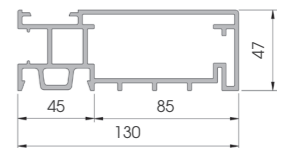

DFS H 130

Length **5.800 mm**
Packing **2 pz / bag**
Colour **E**

DFSA 130

To install with **DFS 130 and DFS H 130**

Packing **12 pz / bag**
Colour **E K**

DFC 130

Length **5.800 mm**
Packing **2 pz / bag**
Colour **E**

DF 130

Length **5.800 mm**
Packing **2 pz / bag**
Colour **E**

**ADLC 60
ADLC 80
ADLC 100**

Length **5.800 mm**
Packing **2 pz / bag**
Colour **E K**

**ADL H 60
ADL H 80
ADL H 100**

Length **5.800 mm**
Packing **2 pz / bag**
Colour **E K**

AHC

To install with **ADL H 60/80/100**

Material **aluminium**
Length **5.800 mm**
Packing **25 pz / bag**

DFL 110x80

Length **5.800 mm**
Packing **2 pz / bag**
Colour **E**

Door Frame

DFL 130x60

Length **5.800 mm**
Packing **2 pz / bag**
Colour **E**