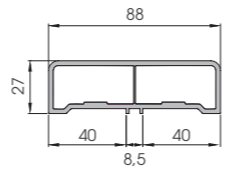

DCCF

Length **5.800 mm**
Packing **25 pz / bag**
Colour **various**