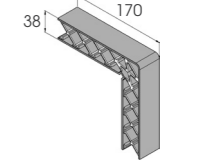

DCAS

Packing **20 pz / box**
Colour **D**