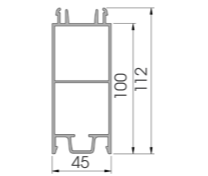

DF 130

Length **5.800 mm**
Packing **2 pz / bag**
Colour **E**

**ADLC 60
ADLC 80
ADLC 100**

Length **5.800 mm**
Packing **2 pz / bag**
Colour **E K**

**ADL H 60
ADL H 80
ADL H 100**

Length **5.800 mm**
Packing **2 pz / bag**
Colour **E K**

AHC

To install with **ADL H 60/80/100**

Material **aluminium**
Length **5.800 mm**
Packing **25 pz / bag**

DFL 110x80

Length **5.800 mm**
Packing **2 pz / bag**
Colour **E**

Door Frame

DFL 130x60

Length **5.800 mm**
Packing **2 pz / bag**
Colour **E**

DFM 20

Length **5.800 mm**
Packing **4 pz / bag**
Colour **E**

DFM 50

Length **5.800 mm**
Packing **2 pz / bag**
Colour **E**

DFM 60

Length **5.800 mm**
Packing **2 pz / bag**
Colour **E**

DFM 100

Length **5.800 mm**
Packing **2 pz / bag**
Colour **E**

DCF

To install with TK 100 and TM 12

Length **5.800 mm**
Packing **2 pz / bag**
Colour **E**

DCCF

Length **5.800 mm**
Packing **25 pz / bag**
Colour **various**

DFF

To install with DF 130

Length **5.800 mm**
Packing **25 pz / bag**
Colour **E**