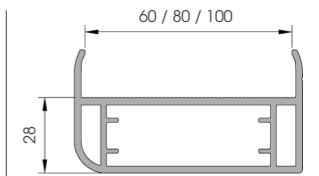

DFS H 130

Length **5.800 mm**
Packing **2 pz / bag**
Colour **E**

DFSA 130

To install with **DFS 130 and DFS H 130**

Packing **12 pz / bag**
Colour **E K**

DFC 130

Length **5.800 mm**
Packing **2 pz / bag**
Colour **E**

DF 130

Length **5.800 mm**
Packing **2 pz / bag**
Colour **E**

**ADLC 60
ADLC 80
ADLC 100**

Length **5.800 mm**
Packing **2 pz / bag**
Colour **E K**

**ADL H 60
ADL H 80
ADL H 100**

Length **5.800 mm**
Packing **2 pz / bag**
Colour **E K**

AHC

To install with **ADL H 60/80/100**

Material **aluminium**
Length **5.800 mm**
Packing **25 pz / bag**

DFL 110x80

Length **5.800 mm**
Packing **2 pz / bag**
Colour **E**

Door Frame

DFL 130x60

Length **5.800 mm**
Packing **2 pz / bag**
Colour **E**