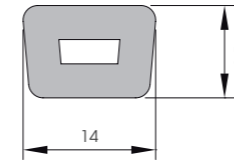

AHC

To install with **ADL H 60/80/100**

Material **aluminium**
Length **5.800 mm**
Packing **25 pz / bag**

DFL 110x80

Length **5.800 mm**
Packing **2 pz / bag**
Colour **E**

Door Frame

DFL 130x60

Length **5.800 mm**
Packing **2 pz / bag**
Colour **E**

DFM 20

Length **5.800 mm**
Packing **4 pz / bag**
Colour **E**

DFM 50

Length **5.800 mm**
Packing **2 pz / bag**
Colour **E**

DFM 60

Length **5.800 mm**
Packing **2 pz / bag**
Colour **E**

DFM 100

Length **5.800 mm**
Packing **2 pz / bag**
Colour **E**

DCF

To install with TK 100 and TM 12

Length **5.800 mm**
Packing **2 pz / bag**
Colour **E**

DCCF

Length **5.800 mm**
Packing **25 pz / bag**
Colour **various**

DFF

To install with DF 130

Length **5.800 mm**
Packing **25 pz / bag**
Colour **E**

DCP DHC

To install with DF 130 and DFSH 130

Material **DCP plastic Ral 9010**
DHC aluminium
Length **5.800 mm**
Packing **25 pz / bag**

Door Frame

DJF DX DJF SX

Packing **10 pz / box**
Colour **E**

K1

Material **galvanized steel**
Packing **10 pz / bag**