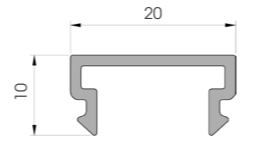

DCF

To install with TK 100 and TM 12

Length **5.800 mm**
Packing **2 pz / bag**
Colour **E**

DCCF

Length **5.800 mm**
Packing **25 pz / bag**
Colour **various**

DFF

To install with DF 130

Length **5.800 mm**
Packing **25 pz / bag**
Colour **E**