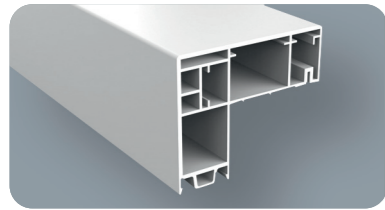

AHC

To install with **ADL H 60/80/100**

Material **aluminium**
Length **5.800 mm**
Packing **25 pz / bag**

DFL 110x80

Length **5.800 mm**
Packing **2 pz / bag**
Colour **E**

Door Frame

DFL 130x60

Length **5.800 mm**
Packing **2 pz / bag**
Colour **E**