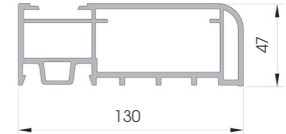

Door Frame

ROUNDED VERSION

TRIS VERSION

BIS VERSION

How to assemble DFS 130

How to assemble DF 130

DFS 130

Length **5.800 mm**
Packing **2 pz / bag**
Colour **E**

DFS H 130

Length **5.800 mm**
Packing **2 pz / bag**
Colour **E**

DFSA 130

To install with **DFS 130 and DFS H 130**

Packing **12 pz / bag**
Colour **E K**

DFC 130

Length **5.800 mm**
Packing **2 pz / bag**
Colour **E**

DF 130

Length **5.800 mm**
Packing **2 pz / bag**
Colour **E**

**ADLC 60
ADLC 80
ADLC 100**

Length **5.800 mm**
Packing **2 pz / bag**
Colour **E K**

**ADL H 60
ADL H 80
ADL H 100**

Length **5.800 mm**
Packing **2 pz / bag**
Colour **E K**