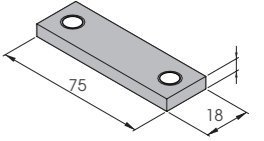

AHC

To install with **ADL H 60/80/100**

Material **aluminium**
Length **5.800 mm**
Packing **25 pz / bag**

DFL 110x80

Length **5.800 mm**
Packing **2 pz / bag**
Colour **E**

Door Frame

DFL 130x60

Length **5.800 mm**
Packing **2 pz / bag**
Colour **E**

DCF

To install with TK 100 and TM 12

Length **5.800 mm**
Packing **2 pz / bag**
Colour **E**

DCCF

Length **5.800 mm**
Packing **25 pz / bag**
Colour **various**

DFF

To install with DF 130

Length **5.800 mm**
Packing **25 pz / bag**
Colour **E**

DCP DHC

To install with DF 130 and DFSH 130

Material **DCP plastic Ral 9010**
DHC aluminium
Length **5.800 mm**
Packing **25 pz / bag**

Door Frame

DJF DX DJF SX

Packing **10 pz / box**
Colour **E**

K1

Material **galvanized steel**
Packing **10 pz / bag**