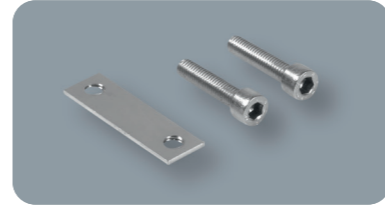

DCP DHC

To install with DF 130 and DFSH 130

Material **DCP plastic Ral 9010**
DHC aluminium
Length **5.800 mm**
Packing **25 pz / bag**

Door Frame

DJF DX DJF SX

Packing **10 pz / box**
Colour **E**

K1

Material **galvanized steel**
Packing **10 pz / bag**