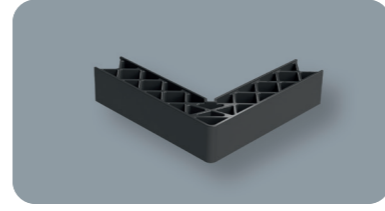

12 DOOR FRAME

Modular system which suits different sizes and thicknesses with the possibility to build corners welding or inserting fast connections. It's equipped with spaces for resistance and for additional supports to add during the assembly. It can be covered with plates.

DCP DHC

To install with DF 130 and DFSH 130

Material **DCP plastic Ral 9010**
DHC aluminium
Length **5.800 mm**
Packing **25 pz / bag**

Door Frame

DJF DX DJF SX

Packing **10 pz / box**
Colour **E**

K1

Material **galvanized steel**
Packing **10 pz / bag**

DC DX DC SX

Packing **10 pz / box**
Colour **E**

DCA

Packing **10 pz / box**
Colour **D**

DCAS

Packing **20 pz / box**
Colour **D**