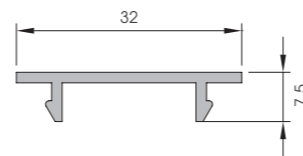

DCP DHC

To install with DF 130 and DFSH 130

Material **DCP plastic Ral 9010**
DHC aluminium
Length **5.800 mm**
Packing **25 pz / bag**