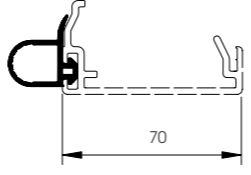

DPG 70

Packing 1 pz / reel
L 80.000mm
Colour **D**

DPG W 70

Packing 1 pz / reel
L 80.000mm
Colour **D**

ADPG 70
To install with DPG 70
DPG W 70

Packing 50 pz / box
Colour **D**

DFG 70

Length 3.800 mm
Packing 12 pz / box
Colour **D**

DPG 90

Packing 1 pz / reel
L 50.000 mm
Colour **D**

DPG W 90

Packing 1 pz / reel
L 60.000 mm
Colour **D**

DPG H 90

Packing 1 pz / reel
L 60.000 mm
Colour **D**

DPG 90 CLICK

Length 4.000 mm
Packing 6 pz / box
Colour **D**