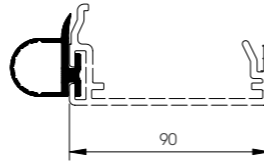

DPG 70

Packing 1 pz / reel
L 80.000mm
Colour **D**

DPG W 70

Packing 1 pz / reel
L 80.000mm
Colour **D**

ADPG 70
To install with DPG 70
DPG W 70

Packing 50 pz / box
Colour **D**

DFG 70

Length 3.800 mm
Packing 12 pz / box
Colour **D**

DPG 90

Packing 1 pz / reel
L 50.000 mm
Colour **D**

DPG W 90

Packing 1 pz / reel
L 60.000 mm
Colour **D**

DPG H 90

Packing 1 pz / reel
L 60.000 mm
Colour **D**

DPG 90 CLICK

Length 4.000 mm
Packing 6 pz / box
Colour **D**