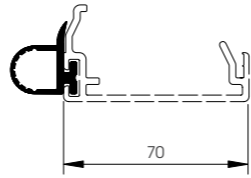

Complète gamme de joints du périmètre-porte. Facile à installer et disponible pour les températures négatives et positives.

**NEW
CORNER
FOR
GASKETS**

**NEW
DPG 90
CLICK**

K

KOLDENE

- Suitable for contact with food in accordance with EU and FDA regulations
- No EPDM
- Odorless
- 100% Recyclable
- PVC free
- Phthalate free
- High physical-chemical properties
- Working temperatures: from -50° to +110°
- Excellent elastic memory over time
- Flexible at low temperatures
- Excellent thermal endurance
- Waterproof
- Does not stain

DPG 70

Packing 1 pz / reel
L 80.000mm
Colour **D**

DPG W 70

Packing 1 pz / reel
L 80.000mm
Colour **D**

ADPG 70
To install with DPG 70
DPG W 70

Packing 50 pz / box
Colour **D**

DFG 70

Length 3.800 mm
Packing 12 pz / box
Colour **D**

DPG 90

Packing 1 pz / reel
L 50.000 mm
Colour **D**

DPG W 90

Packing 1 pz / reel
L 60.000 mm
Colour **D**

DPG H 90

Packing 1 pz / reel
L 60.000 mm
Colour **D**

DPG 90 CLICK

Length 4.000 mm
Packing 6 pz / box
Colour **D**