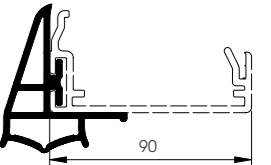

DPG 90

Packing 1 pz / reel
L 50.000 mm
Colour **D**

DPG W 90

Packing 1 pz / reel
L 60.000 mm
Colour **D**

DPG H 90

Packing 1 pz / reel
L 60.000 mm
Colour **D**

DPG 90 CLICK

Length 4.000 mm
Packing 6 pz / box
Colour **D**

ADPG 90
To install with DPG 90
DPG W 90 - DPGH90
DPGH 90 - DPG 90 CLICK

Packing 40 pz / box
Colour **D**

DFG 90

Length 3.800 mm
Packing 6 pz / box
Colour **D**

VELA

Length 3.700 mm
Packing 6 pz / box
Colour **D**