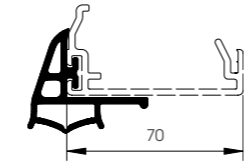

DPG 70

Packing 1 pz / reel
L 80.000mm
Colour **D**

DPG W 70

Packing 1 pz / reel
L 80.000mm
Colour **D**

ADPG 70
To install with DPG 70
DPG W 70

Packing 50 pz / box
Colour **D**

DFG 70

Length 3.800 mm
Packing 12 pz / box
Colour **D**

DPG 90

Packing 1 pz / reel
L 50.000 mm
Colour **D**

DPG W 90

Packing 1 pz / reel
L 60.000 mm
Colour **D**

DPG H 90

Packing 1 pz / reel
L 60.000 mm
Colour **D**

DPG 90 CLICK

Length 4.000 mm
Packing 6 pz / box
Colour **D**