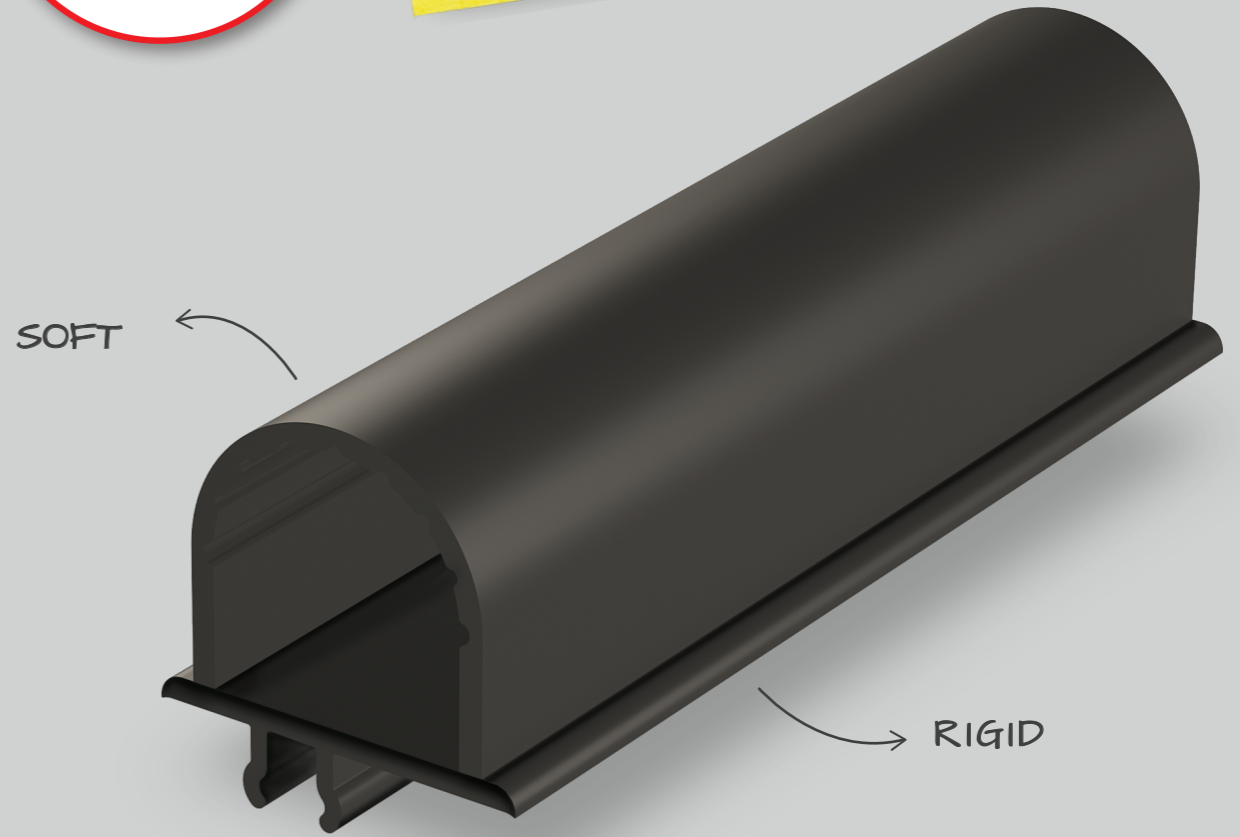

14 GASKETS

Complete range of door gaskets. Easy to install and available for both negative and normal temperatures.

Linea di guarnizioni porta facili da installare. Disponibili sia per basse temperature che per temperature normali.

Complète gamme de joints du périmètre-porte. Facile à installer et disponible pour les températures négatives et positives.

**NEW
CORNER
FOR
GASKETS**

**NEW
DPG 90
CLICK**

K

KOLDENE

- Suitable for contact with food in accordance with EU and FDA regulations
- No EPDM
- Odorless
- 100% Recyclable
- PVC free
- Phthalate free
- High physical-chemical properties
- Working temperatures: from -50° to +110°
- Excellent elastic memory over time
- Flexible at low temperatures
- Excellent thermal endurance
- Waterproof
- Does not stain

DPG 70

Packing 1 pz / reel
L 80.000mm
Colour **D**

DPG W 70

Packing 1 pz / reel
L 80.000mm
Colour **D**

ADPG 70
To install with DPG 70
DPG W 70

Packing 50 pz / box
Colour **D**

DFG 70

Length 3.800 mm
Packing 12 pz / box
Colour **D**