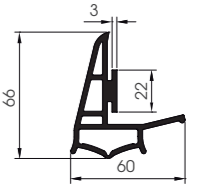

DPG 90

Packing 1 pz / reel
L 50.000 mm
Colour **D**

DPG W 90

Packing 1 pz / reel
L 60.000 mm
Colour **D**

DPG H 90

Packing 1 pz / reel
L 60.000 mm
Colour **D**

DPG 90 CLICK

Length 4.000 mm
Packing 6 pz / box
Colour **D**

ADPG 90
To install with DPG 90
DPG W 90 - DPGH90
DPGH 90 - DPG 90 CLICK

Packing 40 pz / box
Colour **D**

DFG 90

Length 3.800 mm
Packing 6 pz / box
Colour **D**

VELA

Length 3.700 mm
Packing 6 pz / box
Colour **D**

PLANE

Length 4.000 mm
Packing 15 pz / box
Colour **D**