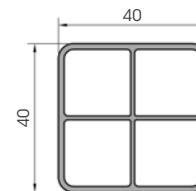

AC 70

Breaking resistance for meter 5000 Kg

Length **4.000 mm**
Packing **2 pz / bundle**
Colour **E**