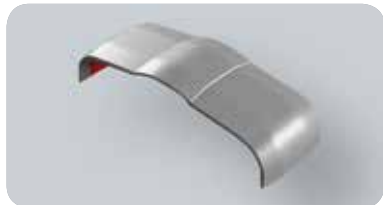

BEJ 80
With double- sided tape

Packing **50 pz / box**
Colour **I**