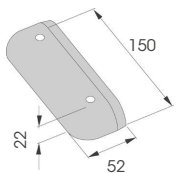

WPA 150
To install with TS9

Packing 20 pz / box
Colour B E