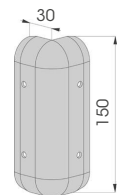

WP 100

Length **4.000 mm**
 Packing **8 pz / box**
 Colour **B E F**

WP 150

Length **4.000 mm**
 Packing **4 pz / box**
 Colour **B E M**

WPC

To install with WP 100 / WP 150

Length **4.000 mm**
 Packing **16 pz / box**
 Colour **A B D E F G H M**

Wall Protection

WPT 100
To install with TM5

Packing 50 pz / box
Colour B E F

WPA 100
To install with TS9

Packing 20 pz / box
Colour B E

WPT 150
To install with TM5

Packing 50 pz / box
Colour B E

WPA 150
To install with TS9

Packing 20 pz / box
Colour B E

WPCS
To install with WP 100 / WP 150

Length 4.000 mm
Packing 8 pz / box
Colour A B M D E
F G H I

WPTS 100
To install with TS9

Packing 20 pz / box
Colour B E

WPAS 100
To install with TS9