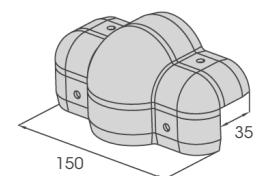

Packing 20 pz / box
Colour B E

WPCS
To install with WP 100 / WP 150

Length 4.000 mm
Packing 8 pz / box
Colour A B M D E
F G H I

WPTS 100
To install with TS9

Packing 20 pz / box
Colour B E

WPAS 100
To install with TS9

Packing 20 pz / box
Colour B E

WPTS 150
To install with TS9

Packing 20 pz / box
Colour B E

WPAS 150
To install with TS9

Packing 20 pz / box
Colour B E

WALL HUG 1000
2000
3000
4000

Length 1000/2000/3000/4000
Packing unpacked
Colour M

WALL BFLEX 1000
2000
3000
4000

Length 1000/2000/3000/4000
Packing unpacked
Colour M

WALL BFLEX MODULAR

Packing unpacked
Colour M