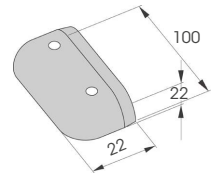

WPA 100
To install with TS9

Packing 20 pz / box
Colour B E