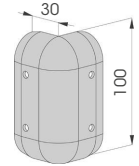

WPT 150
To install with TM5

Packing 50 pz / box
Colour B E