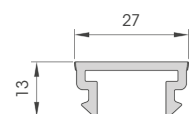

WP 100

Length **4.000 mm**
 Packing **8 pz / box**
 Colour **B E F**

WP 150

Length **4.000 mm**
 Packing **4 pz / box**
 Colour **B E M**

WPC

To install with WP 100 / WP 150

Length **4.000 mm**
 Packing **16 pz / box**
 Colour **A B D E F G H M**