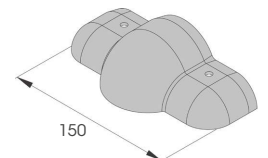

Packing 20 pz / box
Colour B E

WPCS
To install with WP 100 / WP 150

Length 4.000 mm
Packing 8 pz / box
Colour A B M D E
F G H I

WPTS 100
To install with TS9

Packing 20 pz / box
Colour B E

WPAS 100
To install with TS9

Packing 20 pz / box
Colour B E

WPTS 150
To install with TS9

Packing 20 pz / box
Colour B E

WPAS 150
To install with TS9

Packing 20 pz / box
Colour B E

WALL HUG 1000
2000
3000
4000

Length 1000/2000/3000/4000
Packing unpacked
Colour M