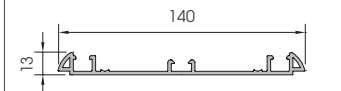

BUT 150

To install with TH

Packing **50 pz / box**
Colour **B I L**