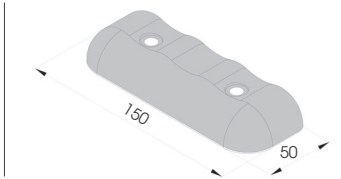

Bumper 150

**BU 150**

Packing **1 pz / box**  
L = 25.000 mm  
Colour **I L**

**BUS 150**

Length **4.000 mm**  
Packing **6 pz / box**  
Colour **B**

**MU 20**

To install with BUS 150

Packing **1 pz / box**  
L = 48.000 mm

**BUPF 150**

Length **4.000 mm**  
Packing **6 pz / bag**

**BUT 150**

To install with TH

Packing **50 pz / box**  
Colour **B I L**

**BUA 150**

To install with TH

Packing **20 pz / box**  
Colour **B I L**