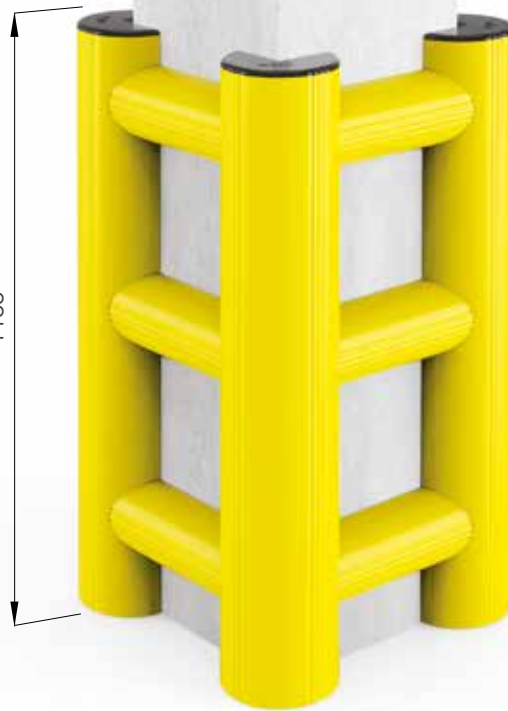

Column protections

HUG TOWER

DIFFERENT
SIZED AND
HEIGHT ON
REQUEST

COMPACT

↑
**CHOOSE THE
HEIGHT YOU NEED!
UNTIL 5 RAILS**

1100

**NO HOLES
ON THE FLOOR AND COLUMN!**

**HUG TOWER 500x500
600x600
700x700**

Packing Colour **to be defined**
Colour **M**

Equipped with accessories